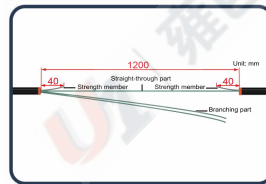

# FOC-FTTH

FOC-HM02-8 HORIZONTAL CLOSURE

Model No.	FOC-HM02-8
Dimension( H x W x D)	170x250x60mm
Subscribers	1pcs 1x8 PLC Splitter
Max Capacity Of Splicing	24
Max Number of Trays	1
Input/ Output Port	2(Φ11.0mm)/ 2(Φ11.0mm)
Bending Radius	≥30mm
Sealing	Mechanical

1 Easily open

- 1 Modular splitter design.
- 2 Flat cable: 2.0x3.0mm
- 3 Round cable: 3.0mm,3.5mm and 5.0mm

- 1 No need to cut off the main cable, directly take out fiber from the main cable.

- 1 The cable can be directly came in and trough closure, not like traditional closure.
- 2 Perfect fiber route design to ensure bend radius of fibers.