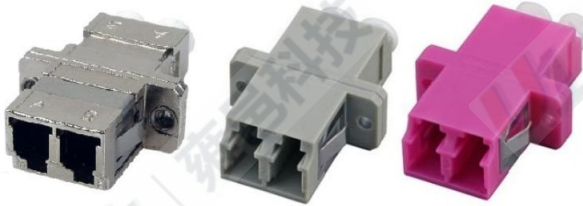

ADAPTER-FTTH

LC-LC Fiber optical adapter

Connector type.	LC-LC
Fiber	Single /multi mode
Durability	500 times
Insertion loss	≤ 0.2dB
Return Loss	≥ 50dB
Flame retardant	UL94-V0
Operating temperature	-25~70°C
Dust proof cap	Black, transparent, semitransparent, built-in, shutter