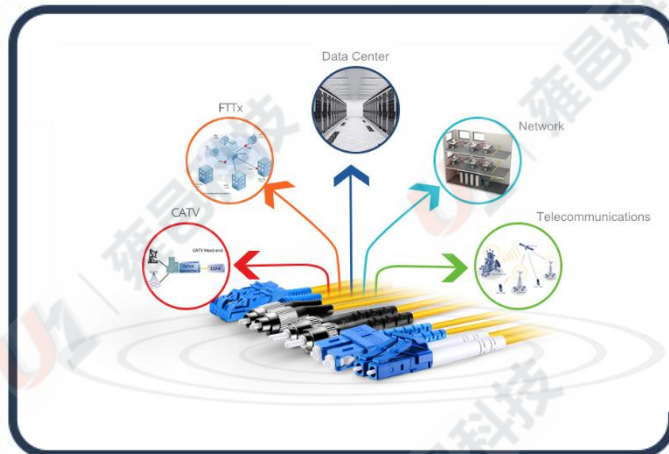

# OPTICAL FIBER

D u p l e x P a t c h c o r d

Model NO.	Duplex Patchcord
Fiber	2
Connector Type	LC / SC / FC / ST / MU
IL	≤0.30 dB
RL	APC≥55dB; UPC≥50dB
Durability	≥ 500 times
Length	Customized
3D	Percent of pass≥80%

1 Zirconia ceramic ferrule

1 Widely used in different industries.

1 Variable cable diameter.

**SHENZHEN U1**  
TELECOMMUNICATIONS CO.,LTD

6th Floor, Building 1,  
Changxing Hi-tech Industrial Park,  
Shajing Street, Baoan District,  
Shenzhen China 518104