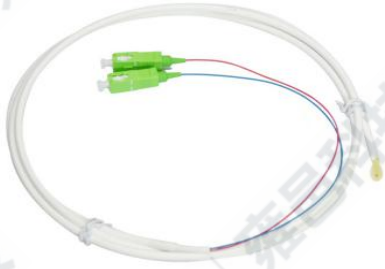

OPTICAL FIBER

Duplex Patchcord (white)

Model NO.	Duplex Patchcord (white)
Fiber	2
Connector type	LC / SC / FC / ST / MU
IL	≤0.30 dB
RL	APC≥55dB; UPC≥50dB
Diameter	Φ4.0mm
Length	Customized
Fan-out tubing size	2xΦ0.9mm

- 1 Zirconia ceramic ferrule
- 2 SCUPC/SCAPC

- 1 LC/SC/FC/ST/MU connectors

- 1 Customized length and branch diameter.

SHENZHEN U1
TELECOMMUNICATIONS CO.,LTD

6th Floor, Building 1,
Changxing Hi-tech Industrial Park,
Shajing Street, Baoan District,
Shenzhen China 518104