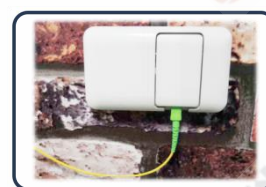

ATB-FTTH

ATB-ES01-1 Access Terminal Box

Model No.	ATB-ES01-1
Dimension(H x W x D)	70x120x20mm
Subscribers	1pcs SC/APC,SC/UPC,RJ45 (CATV)
Max Capacity Of Splicing	1
Diameter of port	2.0x3.0mm
Bending Radius	≥15mm

1 Embed wall

1 RJ45 and CATV Port

1 Small, compact and smart design, convenient connection.

SHENZHEN U1
TELECOMMUNICATIONS CO.,LTD

6th Floor, Building 1,
Changxing Hi-tech Industrial Park,
Shajing Street, Baoan District,
Shenzhen China 518104